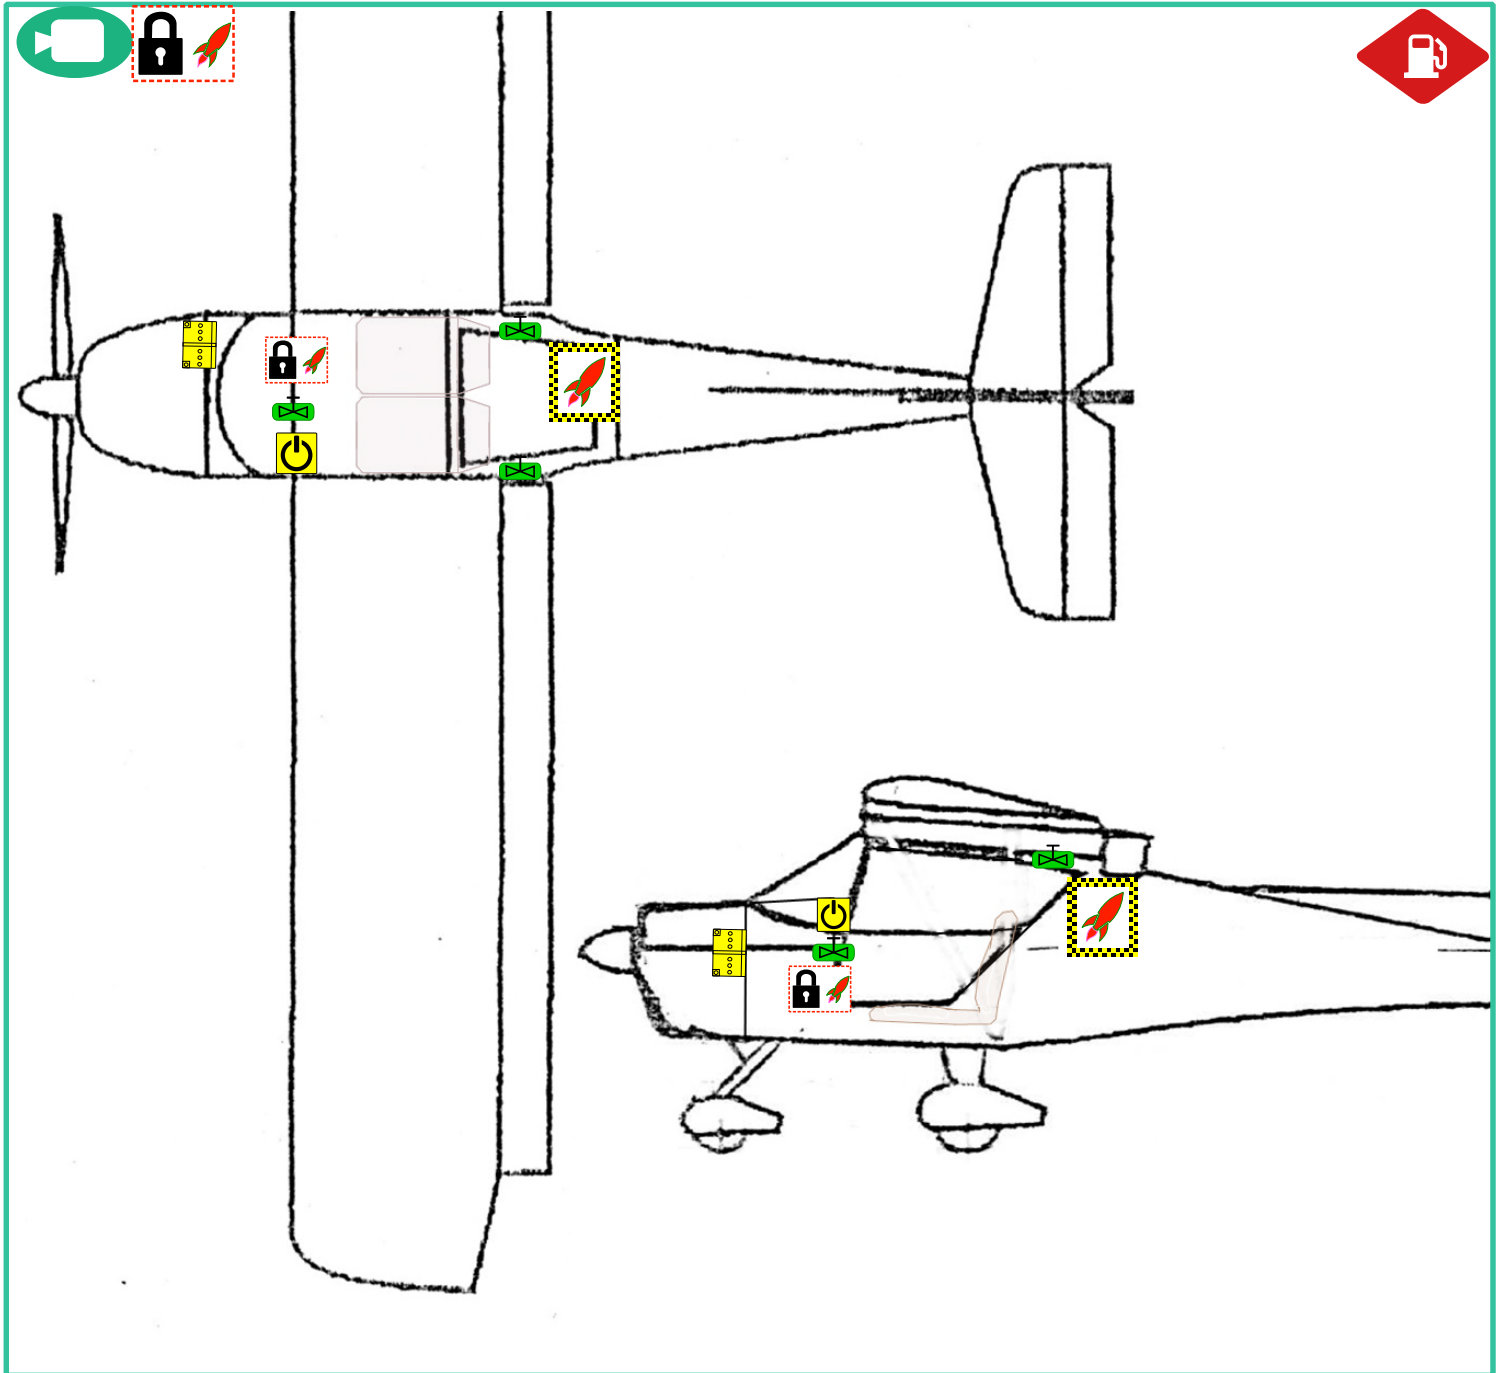

Place this in pocket behind pilot seat

Aircraft Rescue Card

air-r-c.info

Apollo Fox

| | | | | | | | | | |
|--|--------------------------|--|-----------------------------|--|--------------------------|----------------|----------------------------------|--|-------------------------|
| | Battery | | Fuel tank | | High voltage wires | | High voltage disconnection point | | High voltage components |
| | Battery main switch | | Cut off valve for fuel line | | High voltage battery | | Gasoline | | Jet fuel Diesel |
| | Gas filled spring device | | Rocket-Powered Parachute | | Safetying of Rocket p.c. | | El. power | | videoclips |
| | Opening of door/canopy | | | | | Energy storage | | | |