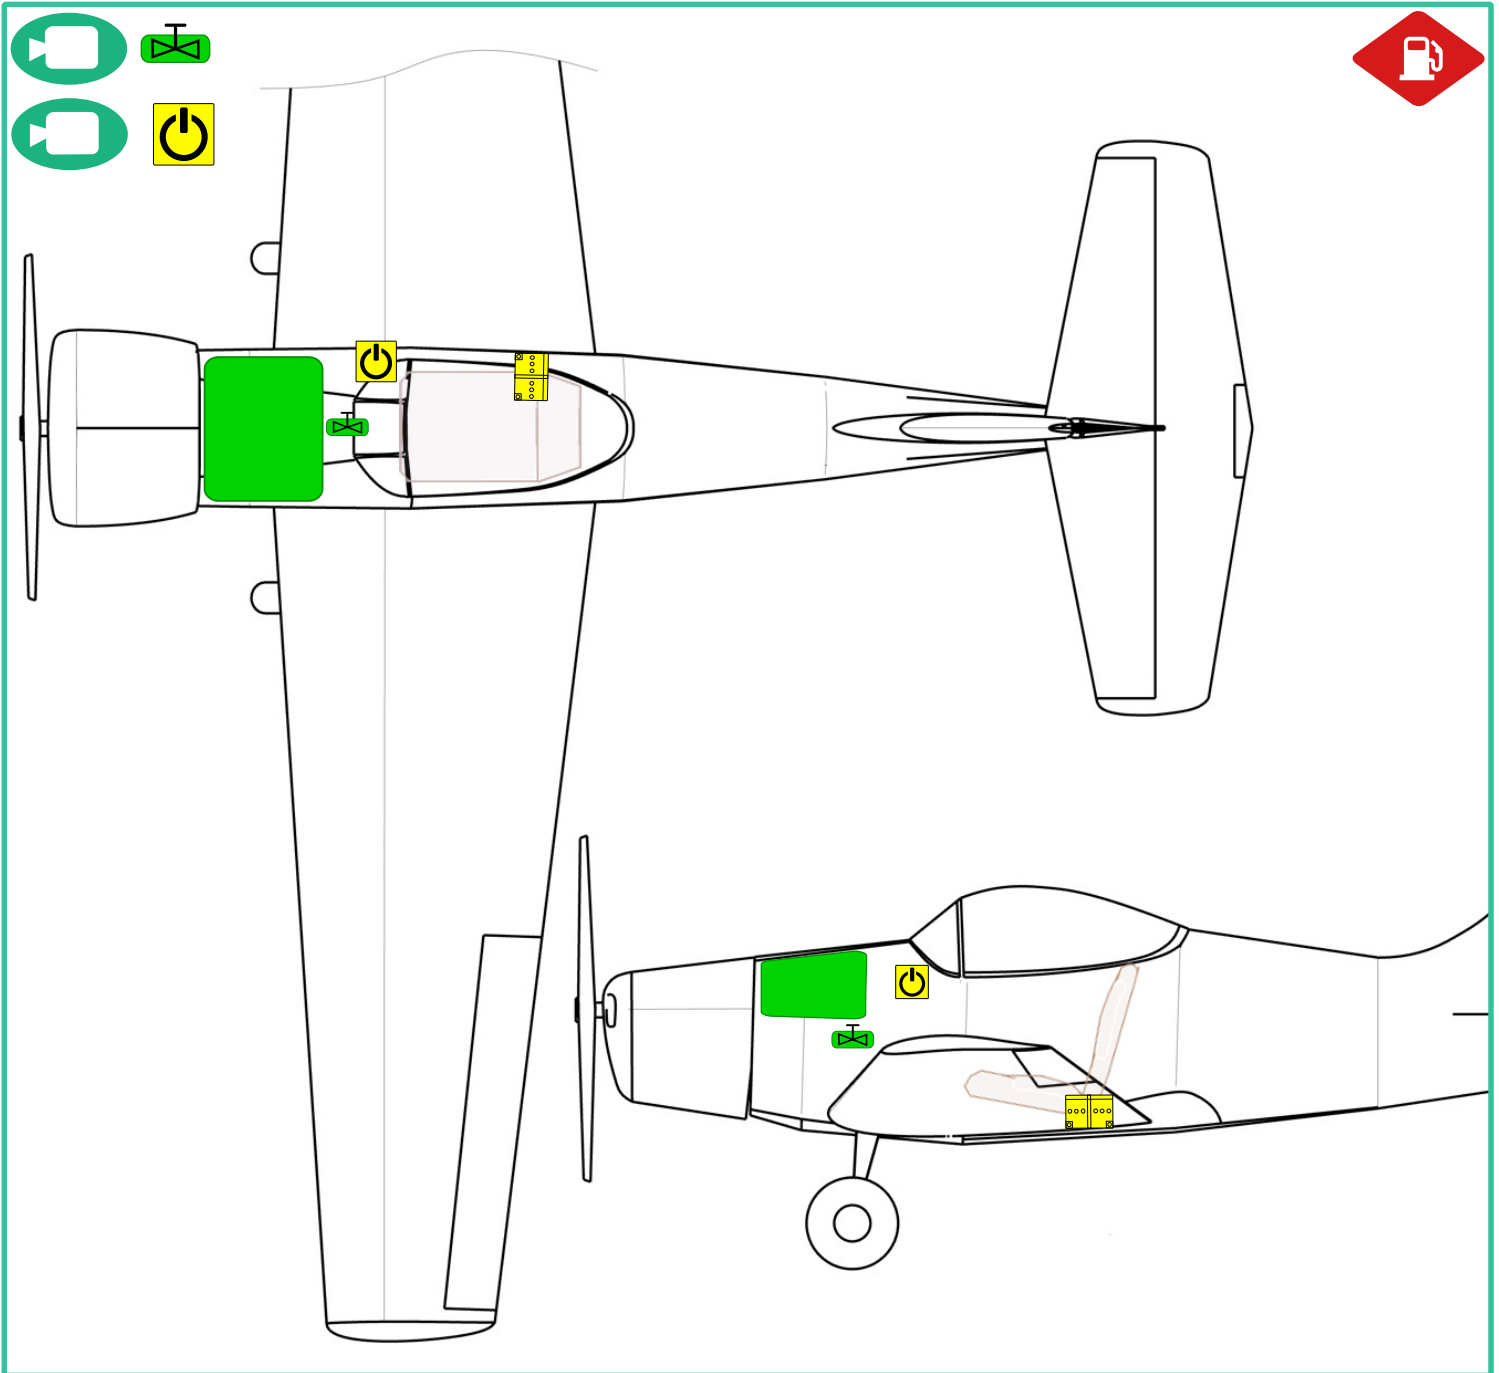

Place this in pocket behind pilot seat

Pik - 11

Aircraft Rescue Card

air-r-c.info

	Battery		Fuel tank		High voltage wires		High voltage disconnection point		High voltage components
	Battery main switch		Cut off valve for fuel line		High voltage battery				videoclips
	Gas filled spring device		Rocket-Powered Parachute		Safetying of Rocket p.c.	Energy storage			
	Opening of door/canopy		Gasoline		Jet fuel Diesel		El. power		